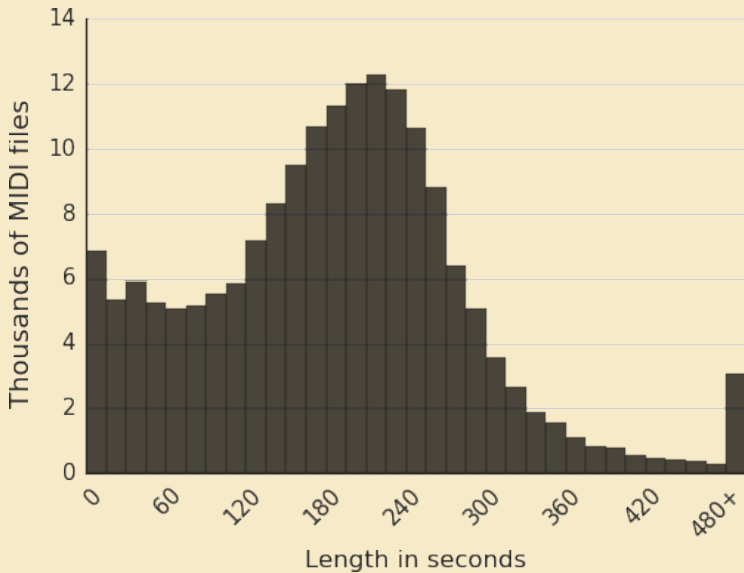

<http://colinraffel.com/projects/lmd>

MIDI Files Abound

Information in MIDI Files

0.0s: F major, 53.2s: D minor, ...

0.0s: 110 bpm, 22.2s: 103 bpm, ...

Extracting Data with pretty_midi

```
import pretty_midi
# Load MIDI file into PrettyMIDI object
midi_data = pretty_midi.PrettyMIDI('midi_file.mid')
# Get a beat-synchronous piano roll
piano_roll = midi_data.get_piano_roll(times=midi_data.get_beats())
# Get tempo changes and their times
times, tempi = midi_data.get_tempo_changes()
# Retrieve key change events
key_signatures = midi_data.key_signature_changes
# Align the MIDI data to a new timebase
midi_data.adjust_times(original_times, new_times)
# Synthesize the resulting MIDI data at 22 kHz using fluidsynth
audio_data = midi_data.fluidsynth(fs=22050)
```

Length

Number of Program Changes

Program Numbers

Number of Tempo Changes

Tempos

Time Signatures

Key Numbers

Key Numbers