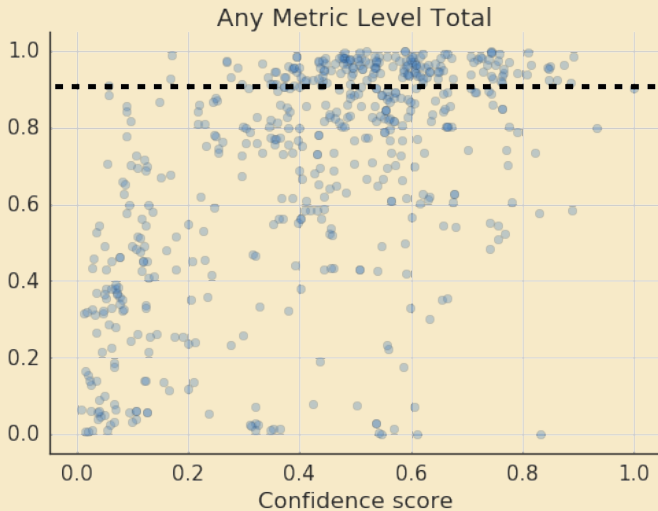

Aligning

Testing Key Reliability

C major

C major

G major

Key Results

Source	Score	Comparisons
MIDI, all keys	0.400	223
MIDI, C major only 	0.167	146
MIDI, non-C major	0.842	77
Audio content-based	0.687	151
Human agreement	0.857	145

Testing Beat Reliability

Confidence: 0.87

Testing Beat Reliability

Beat Reliability

The MIDI Conspiracy

imgflip.com

Pointers

<http://colinraffel.com/projects/lmd>