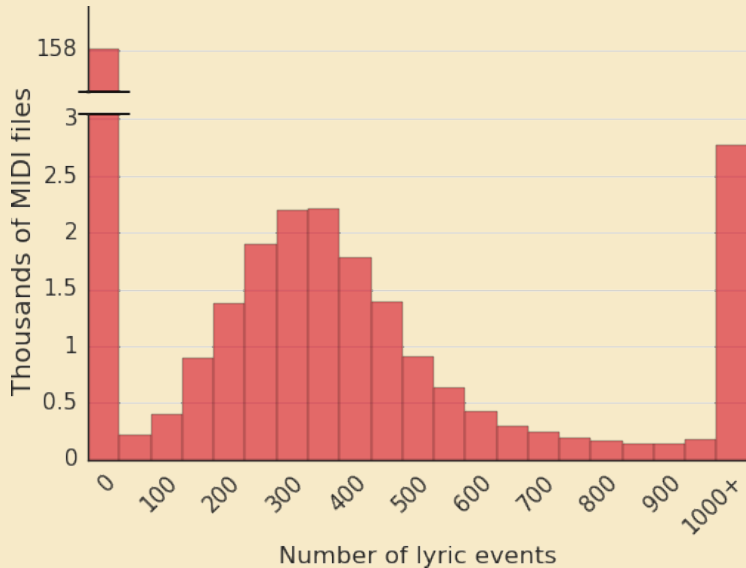

<http://colinraffel.com/projects/lmd>

MIDI Files Abound

Information in MIDI Files

0.0s: F major, 53.2s: D minor, ...

0.0s: 110 bpm, 22.2s: 103 bpm, ...

Extracting Data with pretty_midi

```
import pretty_midi
# Load MIDI file into PrettyMIDI object
midi_data = pretty_midi.PrettyMIDI('midi_file.mid')
# Get a beat-synchronous piano roll
piano_roll = midi_data.get_piano_roll(times=midi_data.get_beats())
# Get tempo changes and their times
times, tempi = midi_data.get_tempo_changes()
# Retrieve key change events
key_signatures = midi_data.key_signature_changes
# Align the MIDI data to a new timebase
midi_data.adjust_times(original_times, new_times)
# Synthesize the resulting MIDI data at 22 kHz using fluidsynth
audio_data = midi_data.fluidsynth(fs=22050)
```

Length

Number of Program Changes

Program Numbers

Number of Tempo Changes

Tempos

Time Signatures

Key Numbers

Key Numbers

Number of Lyrics

Matching

```
artist: 'Tori Amos'  
release: 'LIVE AT MONTREUX'  
title: 'Smells Like Teen Spirit'  
id: 'TRKUYPW128F92E1FC0'  
duration: 216.4502  
sample_rate: 22050  
audio_md5: '8'  
7digitalid: 5764727  
year: 1992
```