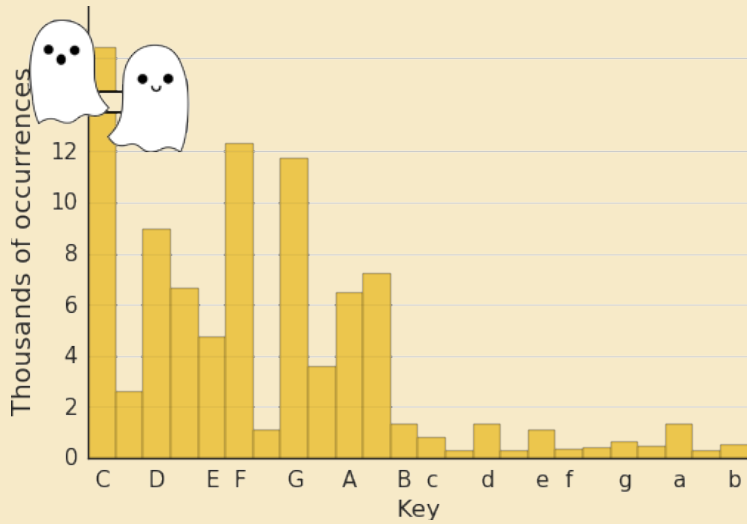

<http://colinraffel.com/projects/lmd>

MIDI Files Abound

Information in MIDI Files

0.0s: F major, 53.2s: D minor, ...

0.0s: 110 bpm, 22.2s: 103 bpm, ...

Extracting Data with pretty_midi

```
import pretty_midi
# Load MIDI file into PrettyMIDI object
midi_data = pretty_midi.PrettyMIDI('midi_file.mid')
# Get a beat-synchronous piano roll
piano_roll = midi_data.get_piano_roll(times=midi_data.get_beats())
# Get tempo changes and their times
times, tempi = midi_data.get_tempo_changes()
# Retrieve key change events
key_signatures = midi_data.key_signature_changes
# Align the MIDI data to a new timebase
midi_data.adjust_times(original_times, new_times)
# Synthesize the resulting MIDI data at 22 kHz using fluidsynth
audio_data = midi_data.fluidsynth(fs=22050)
```

Length

Number of Program Changes

Program Numbers

Number of Tempo Changes

Tempos

Time Signatures

Key Numbers

Key Numbers

Number of Lyrics

Matching

```
artist: 'Tori Amos'  
release: 'LIVE AT MONTREUX'  
title: 'Smells Like Teen Spirit'  
id: 'TRKUYPW128F92E1FC0'  
duration: 216.4502  
sample_rate: 22050  
audio_md5: '8'  
7digitalid: 5764727  
year: 1992
```