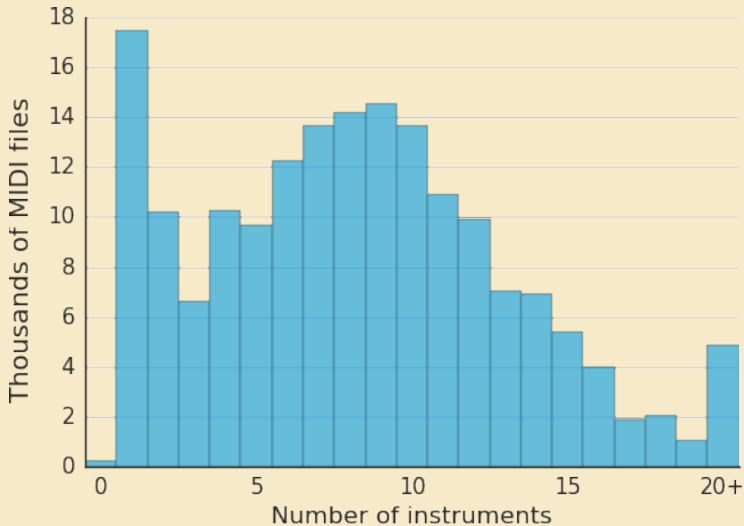

<http://colinraffel.com/projects/lmd>

MIDI Files Abound

Information in MIDI Files

0.0s: F major, 53.2s: D minor, ...

0.0s: 110 bpm, 22.2s: 103 bpm, ...

Extracting Data with pretty_midi

```
import pretty_midi
# Load MIDI file into PrettyMIDI object
midi_data = pretty_midi.PrettyMIDI('midi_file.mid')
# Get a beat-synchronous piano roll
piano_roll = midi_data.get_piano_roll(times=midi_data.get_beats())
# Get tempo changes and their times
times, tempi = midi_data.get_tempo_changes()
# Retrieve key change events
key_signatures = midi_data.key_signature_changes
# Align the MIDI data to a new timebase
midi_data.adjust_times(original_times, new_times)
# Synthesize the resulting MIDI data at 22 kHz using fluidsynth
audio_data = midi_data.fluidsynth(fs=22050)
```

Length

Number of Program Changes

Program Numbers

Number of Tempo Changes

Tempos

Time Signatures

Key Numbers

Key Numbers