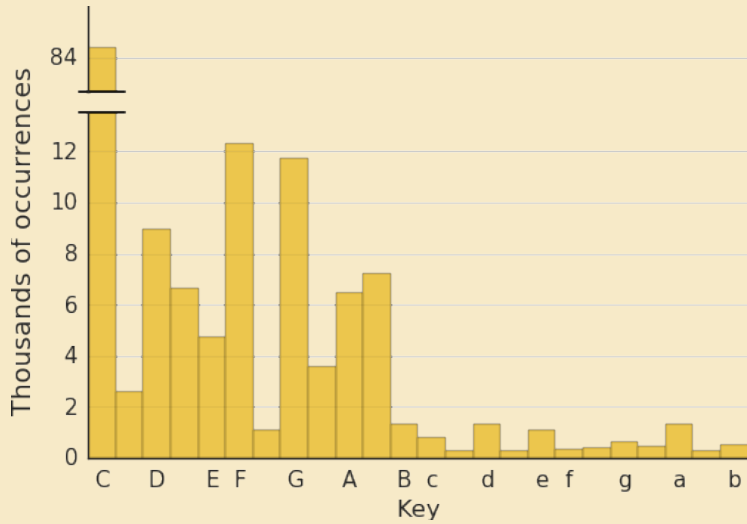

<http://colinraffel.com/projects/lmd>

MIDI Files Abound

Information in MIDI Files

0.0s: F major, 53.2s: D minor, ...

0.0s: 110 bpm, 22.2s: 103 bpm, ...

Extracting Data with pretty_midi

```
import pretty_midi
# Load MIDI file into PrettyMIDI object
midi_data = pretty_midi.PrettyMIDI('midi_file.mid')
# Get a beat-synchronous piano roll
piano_roll = midi_data.get_piano_roll(times=midi_data.get_beats())
# Get tempo changes and their times
times, tempi = midi_data.get_tempo_changes()
# Retrieve key change events
key_signatures = midi_data.key_signature_changes
# Align the MIDI data to a new timebase
midi_data.adjust_times(original_times, new_times)
# Synthesize the resulting MIDI data at 22 kHz using fluidsynth
audio_data = midi_data.fluidsynth(fs=22050)
```

Length

Number of Program Changes

Program Numbers

Number of Tempo Changes

Tempos

Time Signatures

Key Numbers

Key Numbers

Number of Lyrics

Matching

```
artist: 'Tori Amos'  
release: 'LIVE AT MONTREUX'  
title: 'Smells Like Teen Spirit'  
id: 'TRKUYPW128F92E1FC0'  
duration: 216.4502  
sample_rate: 22050  
audio_md5: '8'  
7digitalid: 5764727  
year: 1992
```