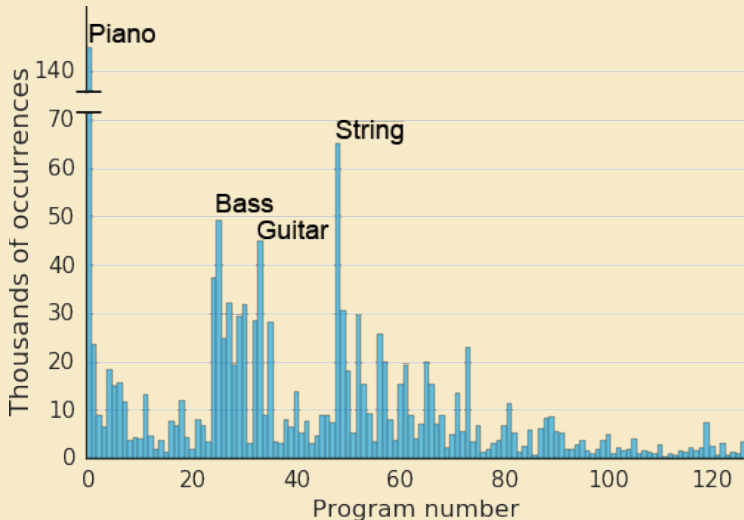

<http://colinraffel.com/projects/lmd>

MIDI Files Abound

Information in MIDI Files

0.0s: F major, 53.2s: D minor, ...

0.0s: 110 bpm, 22.2s: 103 bpm, ...

Extracting Data with pretty_midi

```
import pretty_midi
# Load MIDI file into PrettyMIDI object
midi_data = pretty_midi.PrettyMIDI('midi_file.mid')
# Get a beat-synchronous piano roll
piano_roll = midi_data.get_piano_roll(times=midi_data.get_beats())
# Get tempo changes and their times
times, tempi = midi_data.get_tempo_changes()
# Retrieve key change events
key_signatures = midi_data.key_signature_changes
# Align the MIDI data to a new timebase
midi_data.adjust_times(original_times, new_times)
# Synthesize the resulting MIDI data at 22 kHz using fluidsynth
audio_data = midi_data.fluidsynth(fs=22050)
```

Length

Number of Program Changes

Program Numbers

Number of Tempo Changes

Tempos

Time Signatures

Key Numbers

Key Numbers